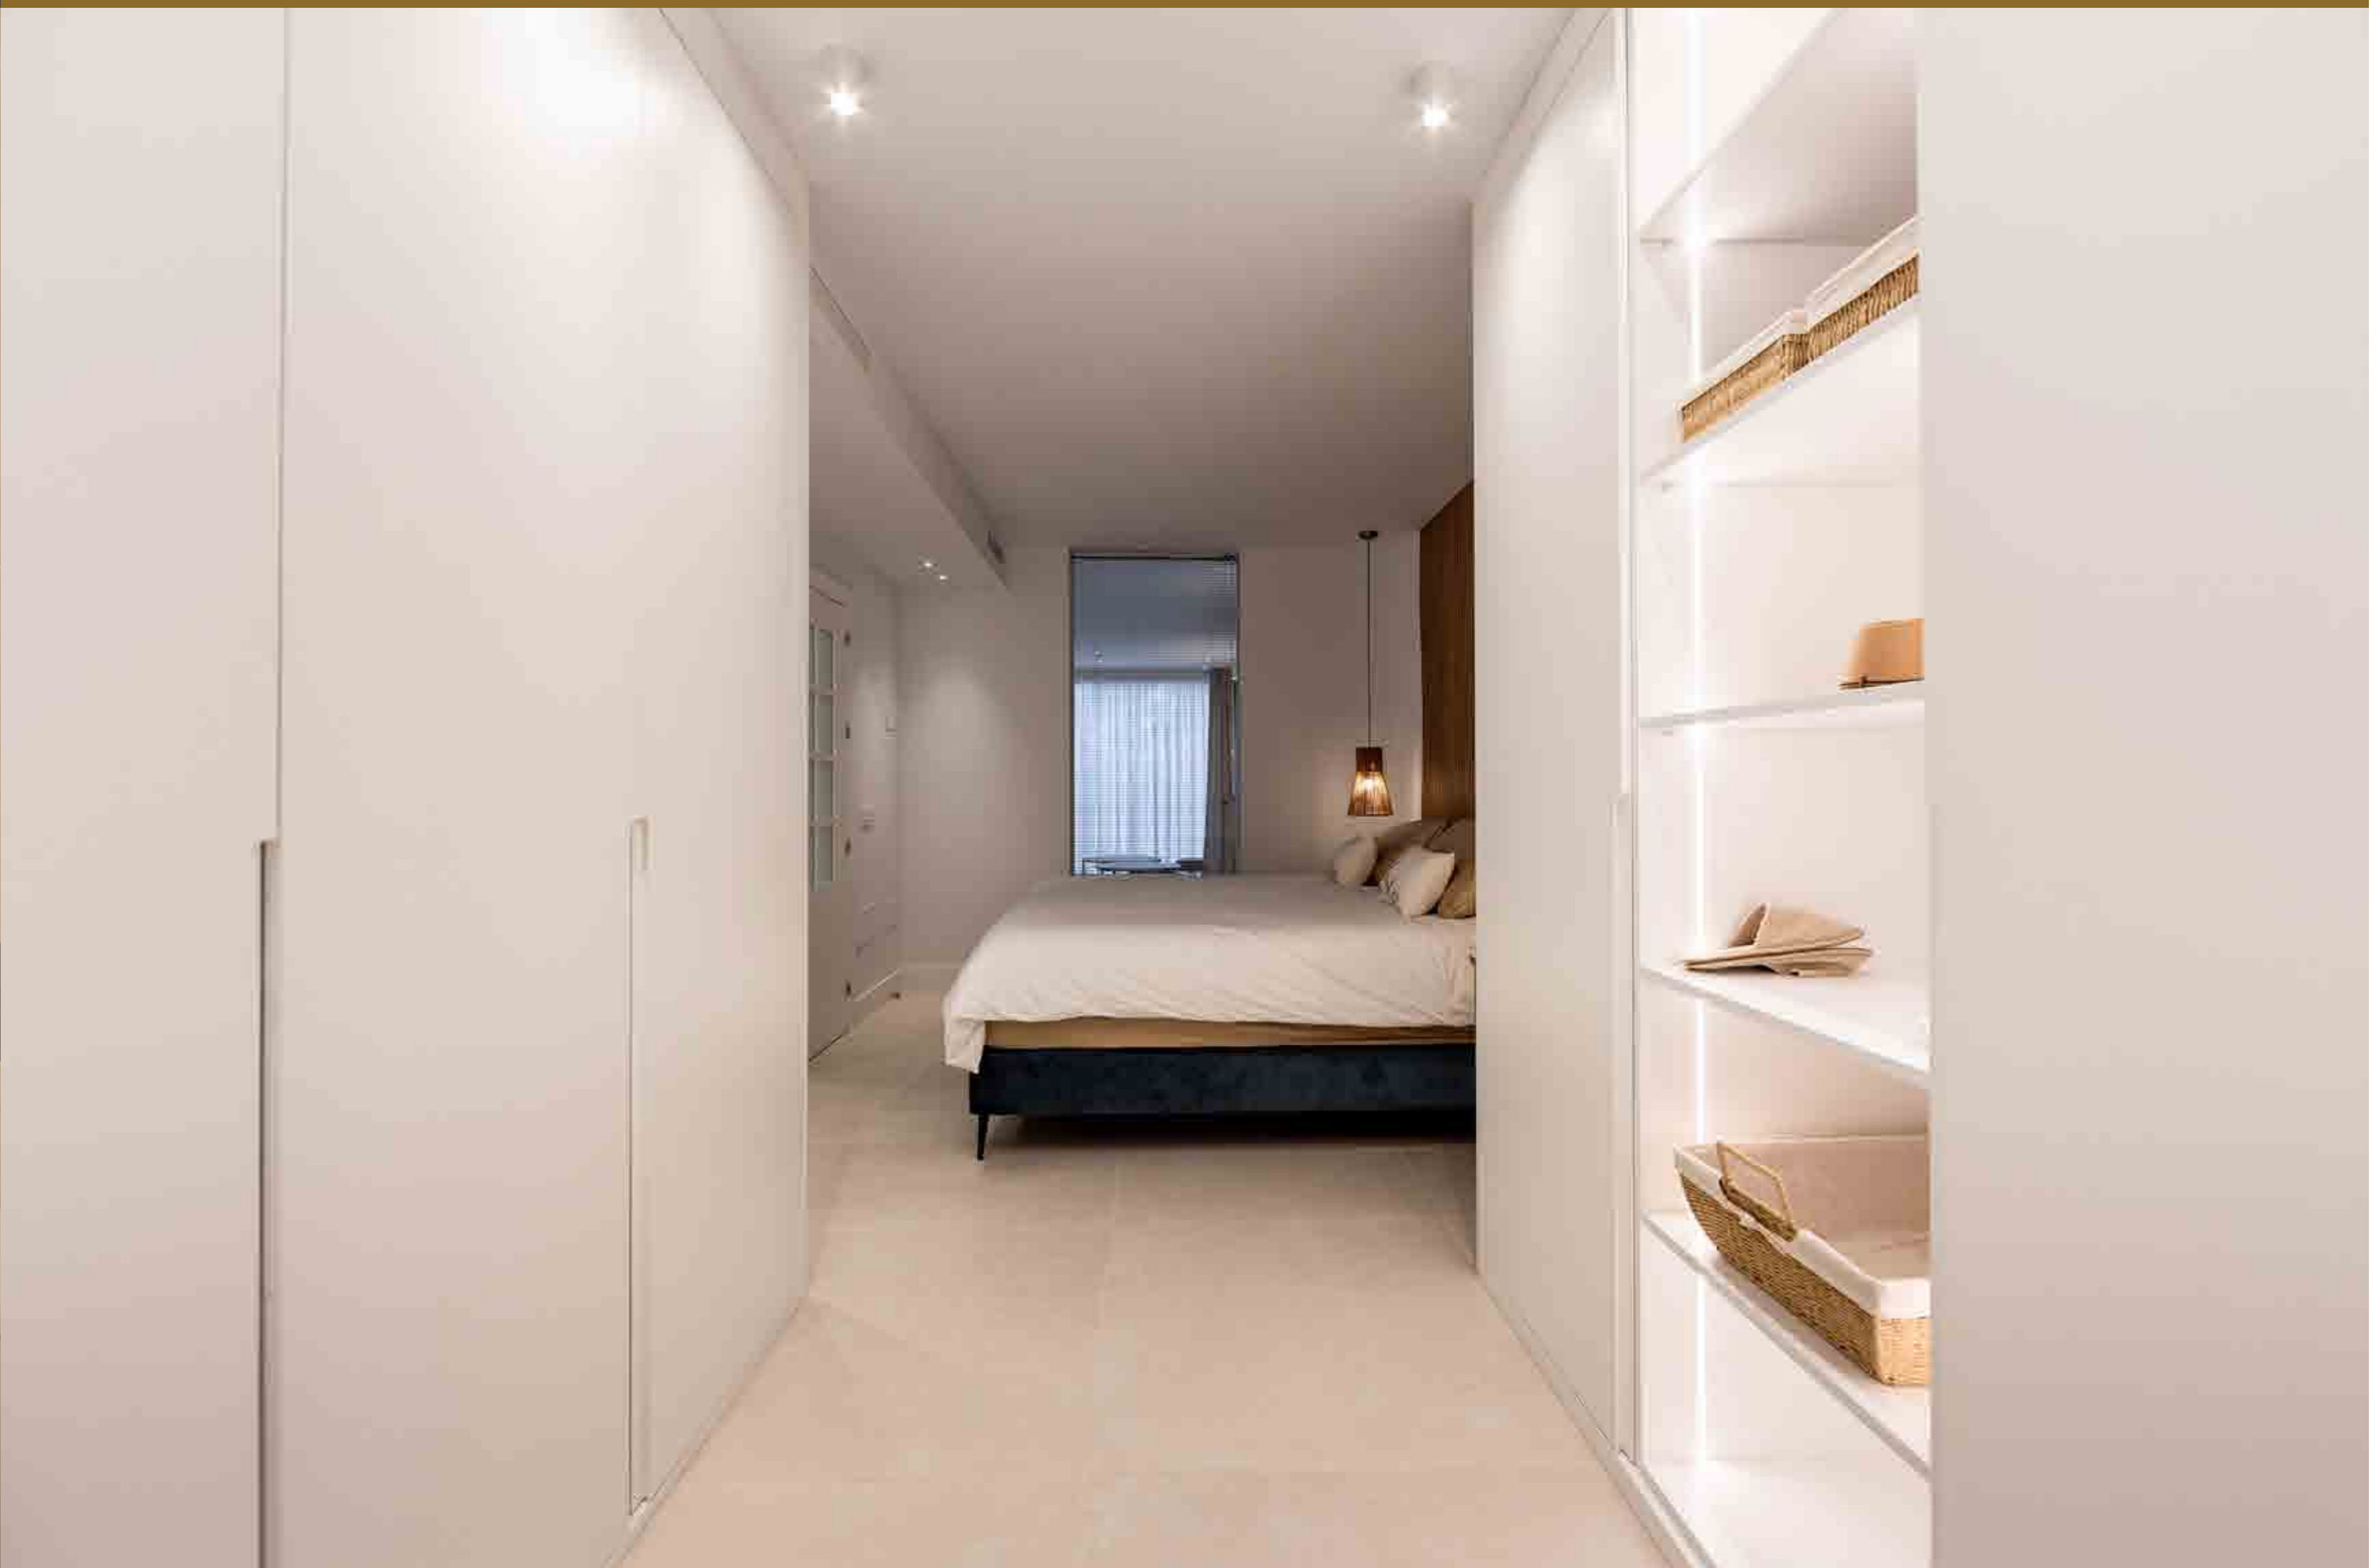

BEFORE

AFTER

SPACES WITH CHARACTER

TURNKEY REFORMS & INTERIOR DESIGN